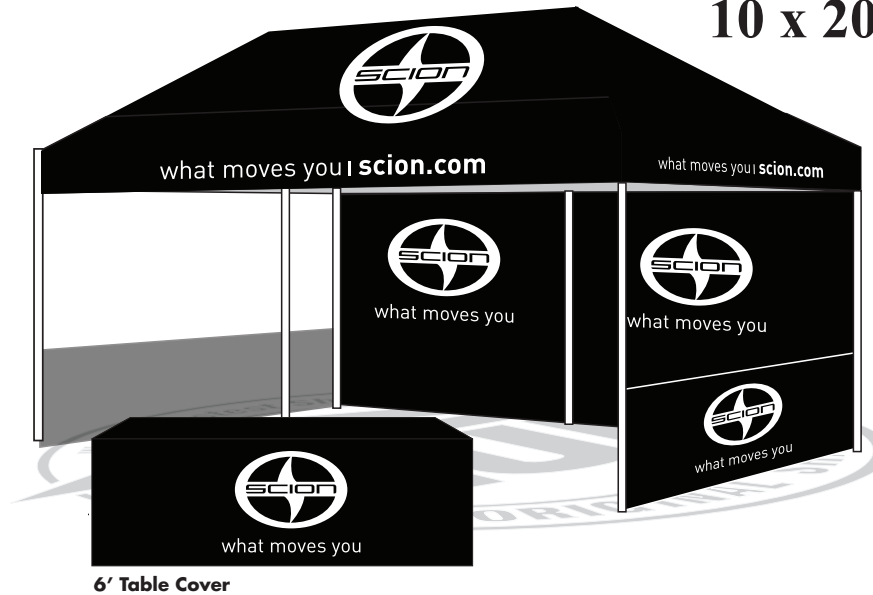

In order to help our dealers promote Scion products, we are now offering a custom 10' x 10', 10' x 15', and 10' x 20' instant shelter that can be used for in-store and outdoor promotional events. This top-of-the-line shelter is designed to deliver years of trouble free service and is now available through Scion at a significant discount. Call **Larry Boroskin** at (951) 779-2322 or email LarryBoroskin@EZUP.com for more details.

10 x 20

Round out your shelter package with these great accessories

Sidewall \$110

Railskirt \$120

ProFlag Blade & ProFlag with Tail
 11' \$225 each | 16' \$285 each | 21' \$320 each
 *Price includes carrying bag, stake, custom branded flag, and pole.

6' Table Cover \$165
6' Vender Table \$75

Director's Chair

- Short: \$85.00
- Tall: \$95.00
- Price includes your choice of chair size with custom embroidered Scion logo (interior or exterior placement)

Special Pricing

(Allow 2-3 weeks for delivery)

- 10'x10' Eclipse™ II Steel frame & Custom Graphics Toyota Top \$ 690.00
- 10'x10' Eclipse™ II Aluminum frame Upgrade \$ 60.00
- 10'x20' Eclipse™ II Steel frame & Custom Graphics Toyota logo \$ 980.00
- 10'x20' Eclipse™ II Aluminum frame Upgrade \$ 120.00