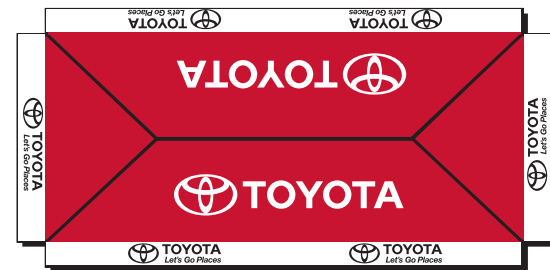

TOYOTA

In order to help our dealers promote Toyota products, we are now offering a custom 10' x 10', 10' x 15', and 10' x 20' instant shelter that can be used for in-store and outdoor promotional events. This top-of-the-line shelter is designed to deliver years of trouble free service and is now available through Toyota at a significant discount. Call **Larry Boroskin** at (951) 779-2322 or email LarryBoroskin@EZUP.com for more details.

Round out your shelter package with these great accessories

Sidewall \$110

Railskirt \$120

ProFlag Blade & ProFlag with Tail
 11' \$225 each | 16' \$285 each | 21' \$320 each
 • Price includes carrying bag, stake, custom branded flag, and pole.

Director's Chair

- Short: \$85.00
- Tall: \$95.00
- Price includes your choice of chair size with custom embroidered Toyota logo (interior or exterior placement)

6' Table Cover \$165
6' Vender Table \$75