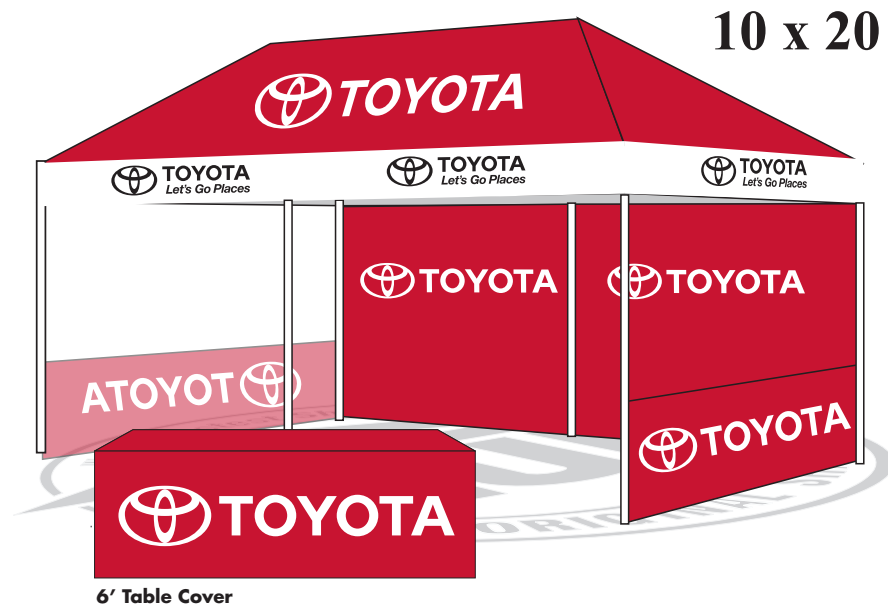

TOYOTA

In order to help our dealers promote Toyota products, we are now offering a custom 10' x 10', 10' x 15', and 10' x 20' instant shelter that can be used for in-store and outdoor promotional events. This top-of-the-line shelter is designed to deliver years of trouble free service and is now available through Toyota at a significant discount. Call **Larry Boroskin** at (951) 779-2322 or email LarryBoroskin@EZUP.com for more details.

Round out your shelter package with these great accessories

Sidewall \$110

Railskirt \$120

ProFlag Blade & ProFlag with Tail
 11' \$225 each | 16' \$285 each | 21' \$320 each
 • Price includes carrying bag, stake, custom branded flag, and pole.

Director's Chair

- Short: \$85.00
- Tall: \$95.00
- Price includes your choice of chair size with custom embroidered Toyota logo (interior or exterior placement)

6' Table Cover \$165
6' Vender Table \$75

Special Pricing

(Allow 2-3 weeks for delivery)

- 10'x10' Eclipse™ II Steel frame & Custom Graphics Toyota Top \$ 690.00
- 10'x10' Eclipse™ II Aluminum frame Upgrade \$ 60.00
- 10'x20' Eclipse™ II Steel frame & Custom Graphics Toyota logo \$ 980.00
- 10'x20' Eclipse™ II Aluminum frame Upgrade \$ 120.00