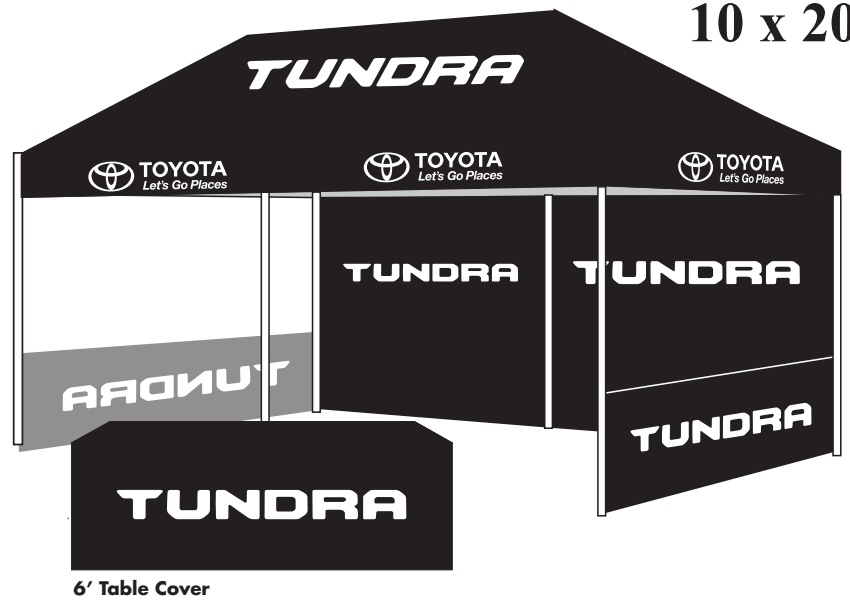

# TUNDRA

In order to help our dealers promote Toyota products, we are now offering a custom 10' x 10', 10' x 15', and 10' x 20' instant shelter that can be used for in-store and outdoor promotional events. This top-of-the-line shelter is designed to deliver years of trouble free service and is now available through Toyota at a significant discount. Call **Larry Boroskin** at (951) 779-2322 or email [LarryBoroskin@EZUP.com](mailto:LarryBoroskin@EZUP.com) for more details.

Round out your shelter package with these great accessories

**Sidewall \$110**

**Railskirt \$120**

**ProFlag Blade & ProFlag with Tail**  
11' \$225 each | 16' \$285 each | 21' \$320 each  
\*Price includes carrying bag, stake, custom branded flag, and pole.

### Director's Chair

- Short: \$85.00
- Tall: \$95.00
- Price includes your choice of chair size with custom embroidered The Toyota logo (interior or exterior placement)

**6' Table Cover \$165**  
**6' Vender Table \$75**

## Special Pricing

(Allow 2-3 weeks for delivery)

- 10'x10' Eclipse™ II Steel frame & Custom Graphics Toyota Top \$ 690.00
- 10'x10' Eclipse™ II Aluminum frame Upgrade \$ 60.00
- 10'x20' Eclipse™ II Steel frame & Custom Graphics Toyota logo \$ 980.00
- 10'x20' Eclipse™ II Aluminum frame Upgrade \$ 120.00